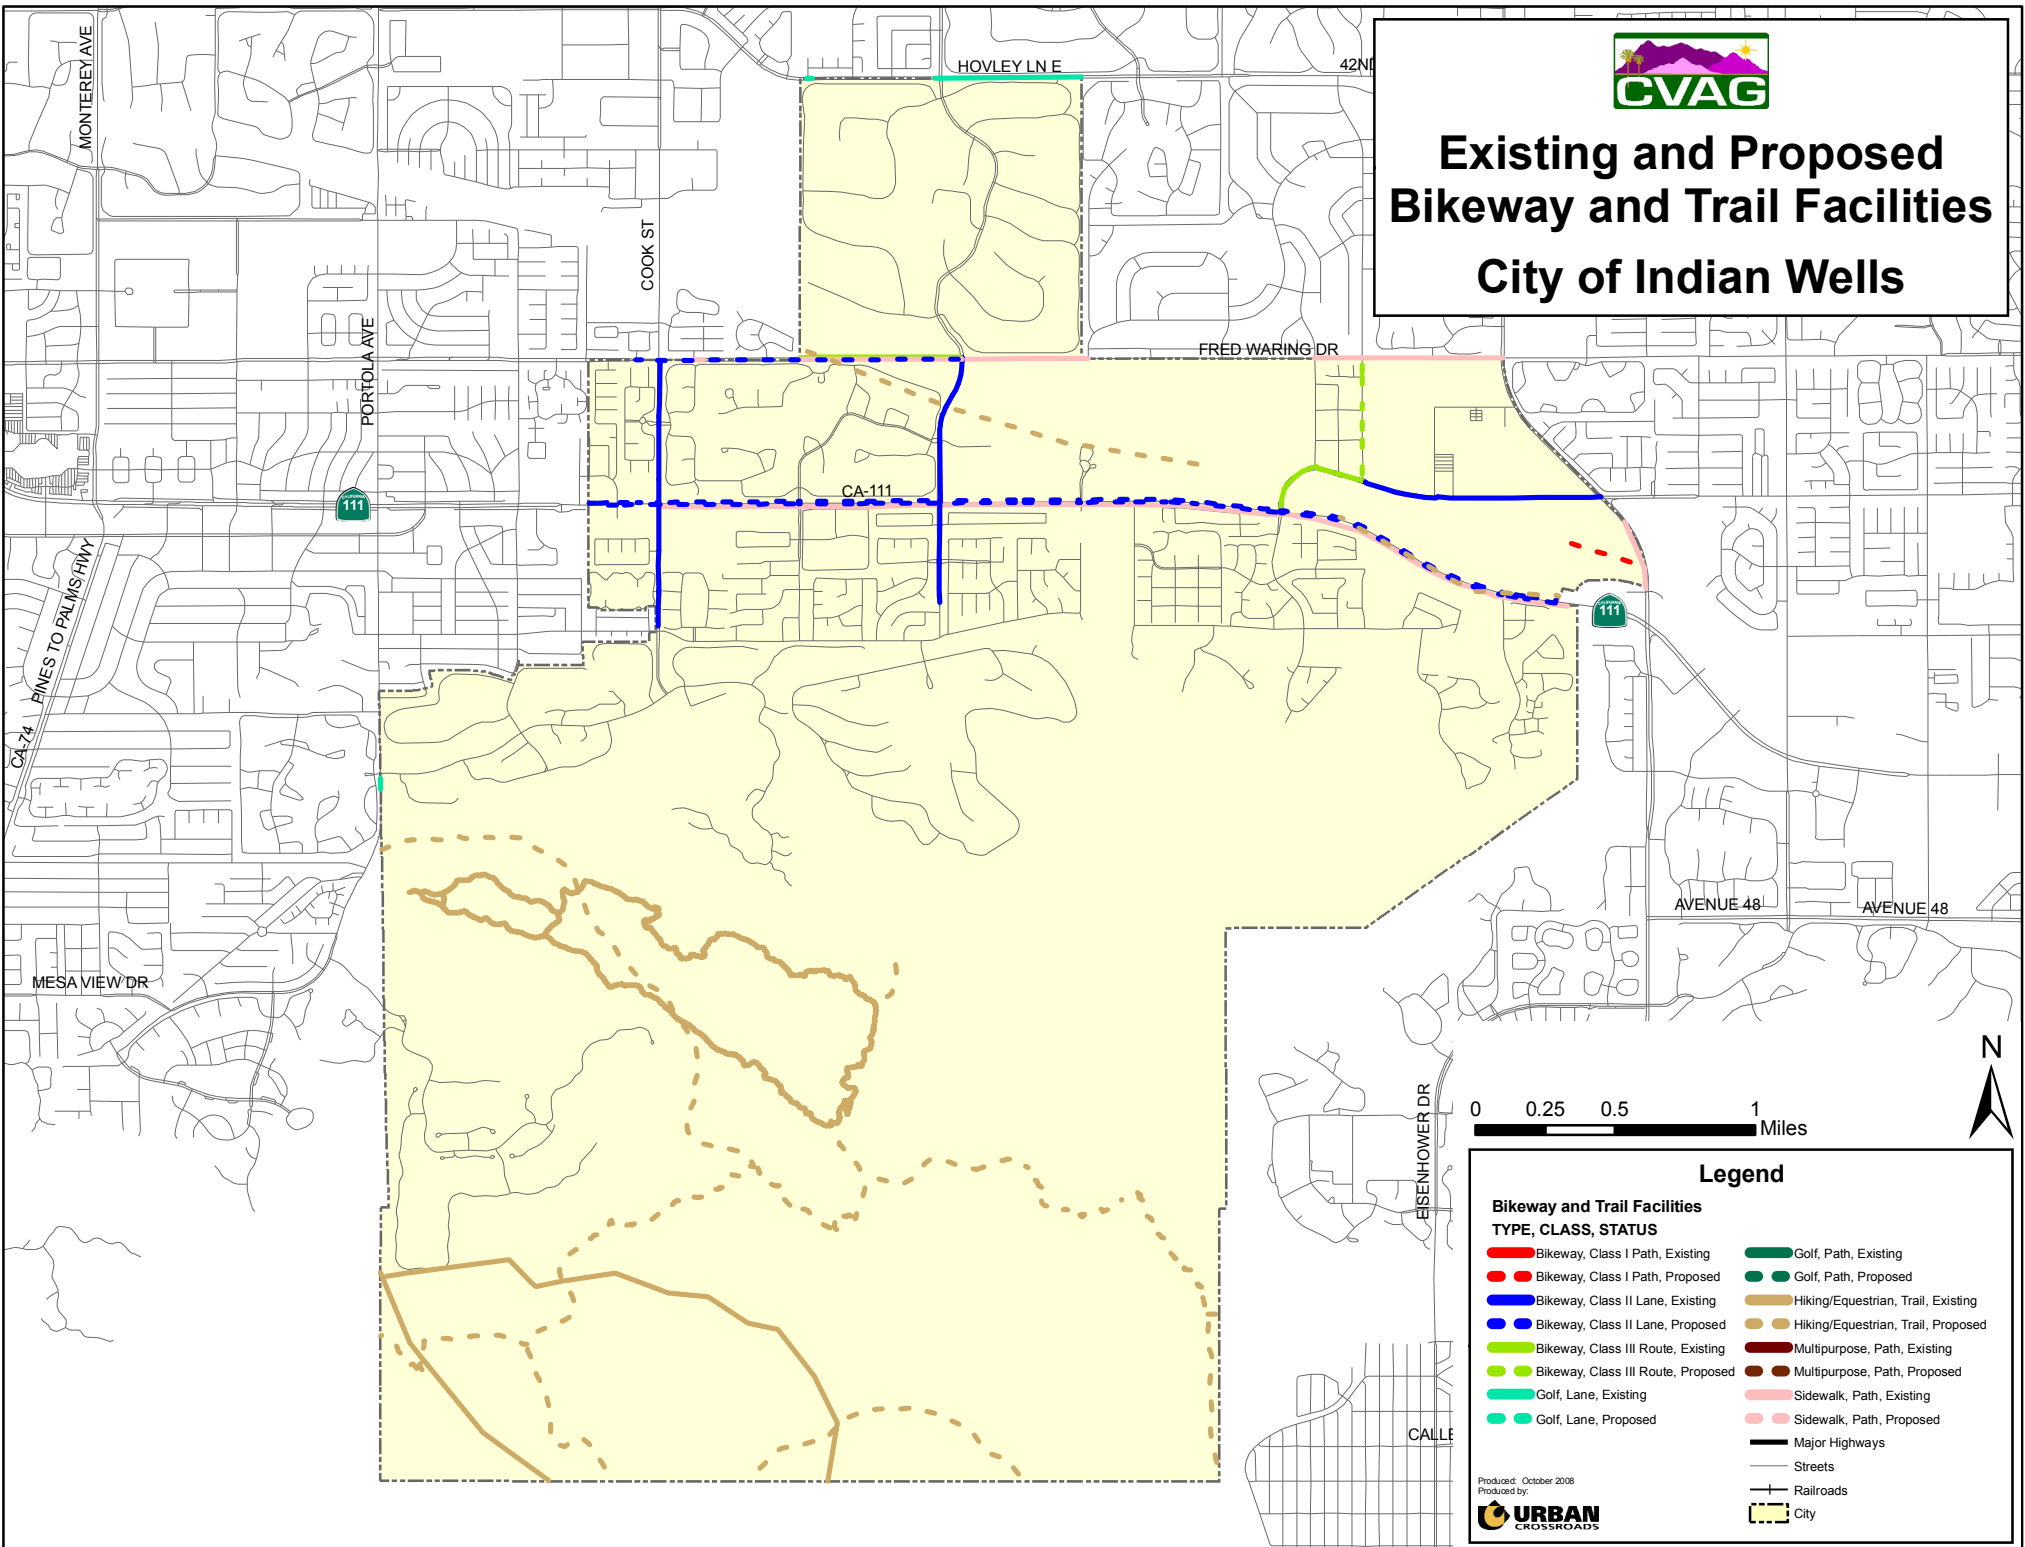

# Existing and Proposed Bikeway and Trail Facilities City of Indian Wells

Legend	
Bikeway and Trail Facilities	
TYPE, CLASS, STATUS	
	Bikeway, Class I Path, Existing
	Bikeway, Class I Path, Proposed
	Bikeway, Class II Lane, Existing
	Bikeway, Class II Lane, Proposed
	Bikeway, Class III Route, Existing
	Bikeway, Class III Route, Proposed
	Golf, Lane, Existing
	Golf, Lane, Proposed
	Golf, Path, Existing
	Golf, Path, Proposed
	Hiking/Equestrian, Trail, Existing
	Hiking/Equestrian, Trail, Proposed
	Multipurpose, Path, Existing
	Multipurpose, Path, Proposed
	Sidewalk, Path, Existing
	Sidewalk, Path, Proposed
	Major Highways
	Streets
	Railroads
	City